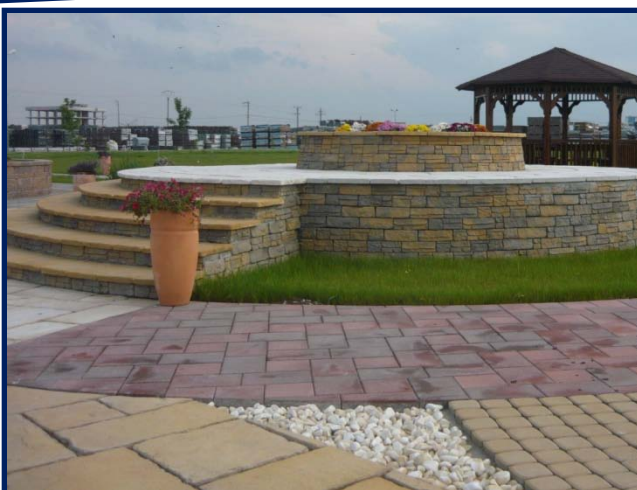

We built for the future!

- ☛ Office buildings, residential buildings, showrooms, commercial spaces:
- ☛ Industrial buildings: warehouses, production plants
- ☛ Repair and maintenance: building thermal rehabilitation, utilities (water, gas, sewage, and electricity) carpentry, building decorations
- ☛ Construction and maintenance of roads and bridges
- ☛ Cold recycling asphalt, water collection drains for rain water, pavement,
- ☛ Fixing curbstones, parking and road markings